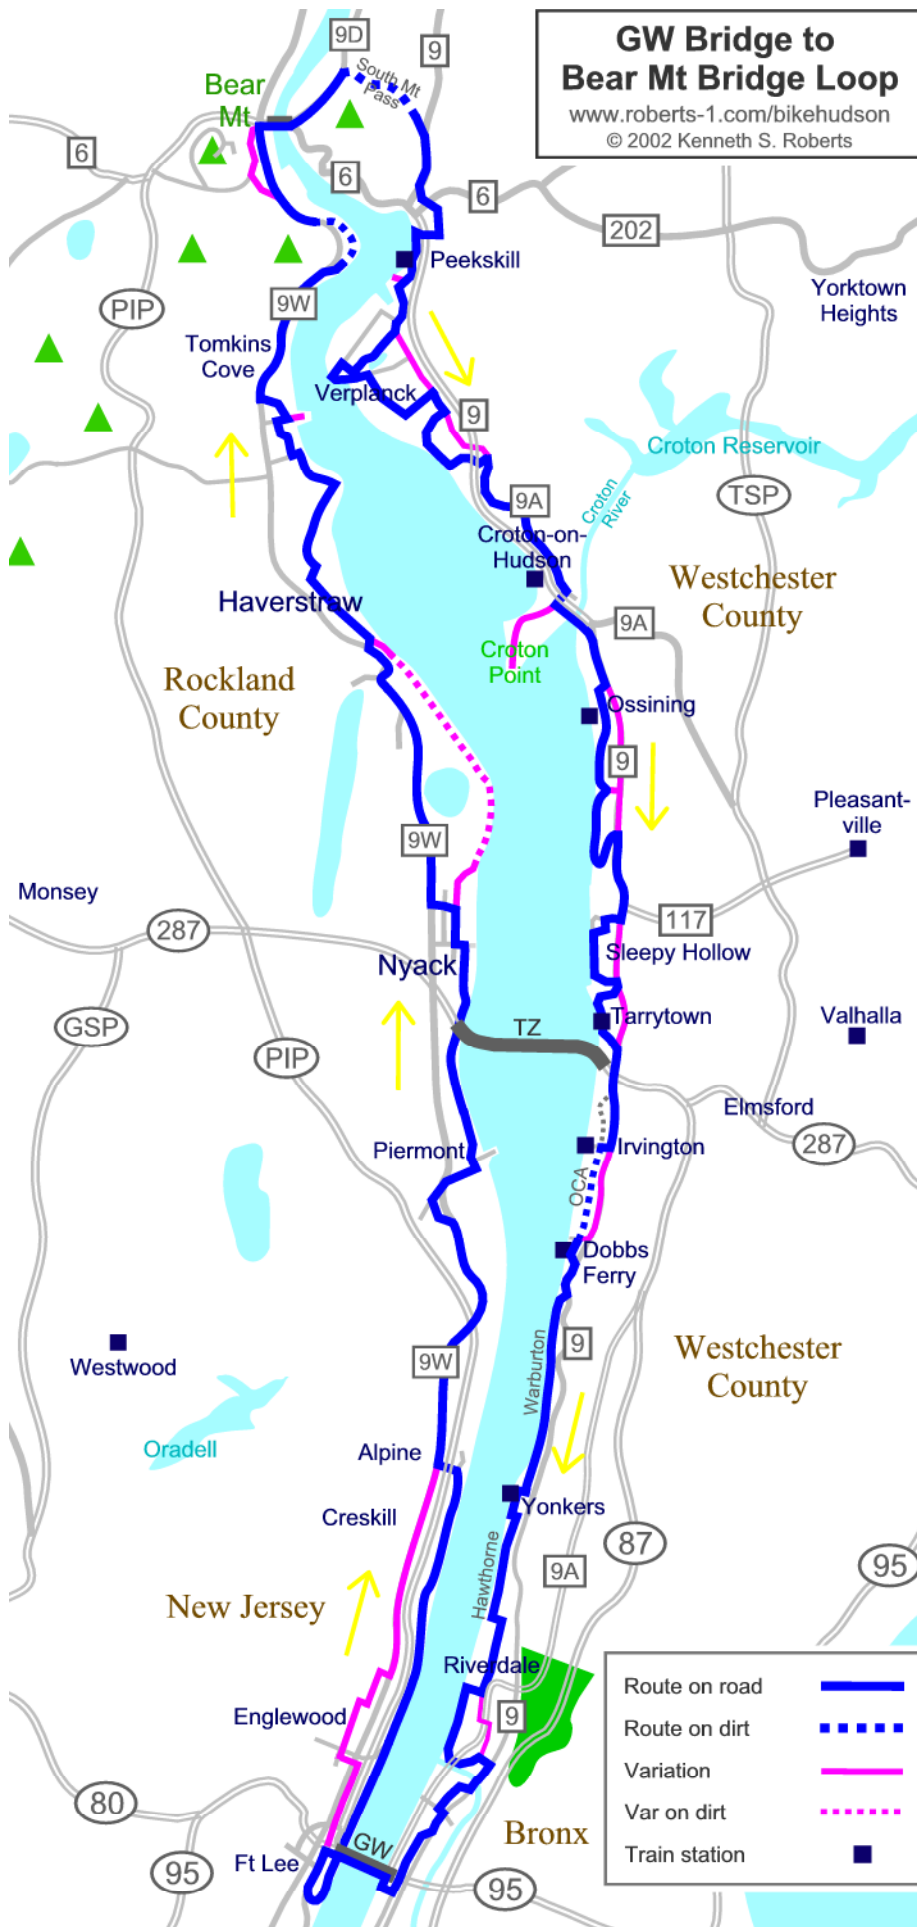

GW Bridge to Bear Mt Bridge Loop

www.roberts-1.com/bikehudson
© 2002 Kenneth S. Roberts

Route on road	
Route on dirt	
Variation	
Var on dirt	
Train station	